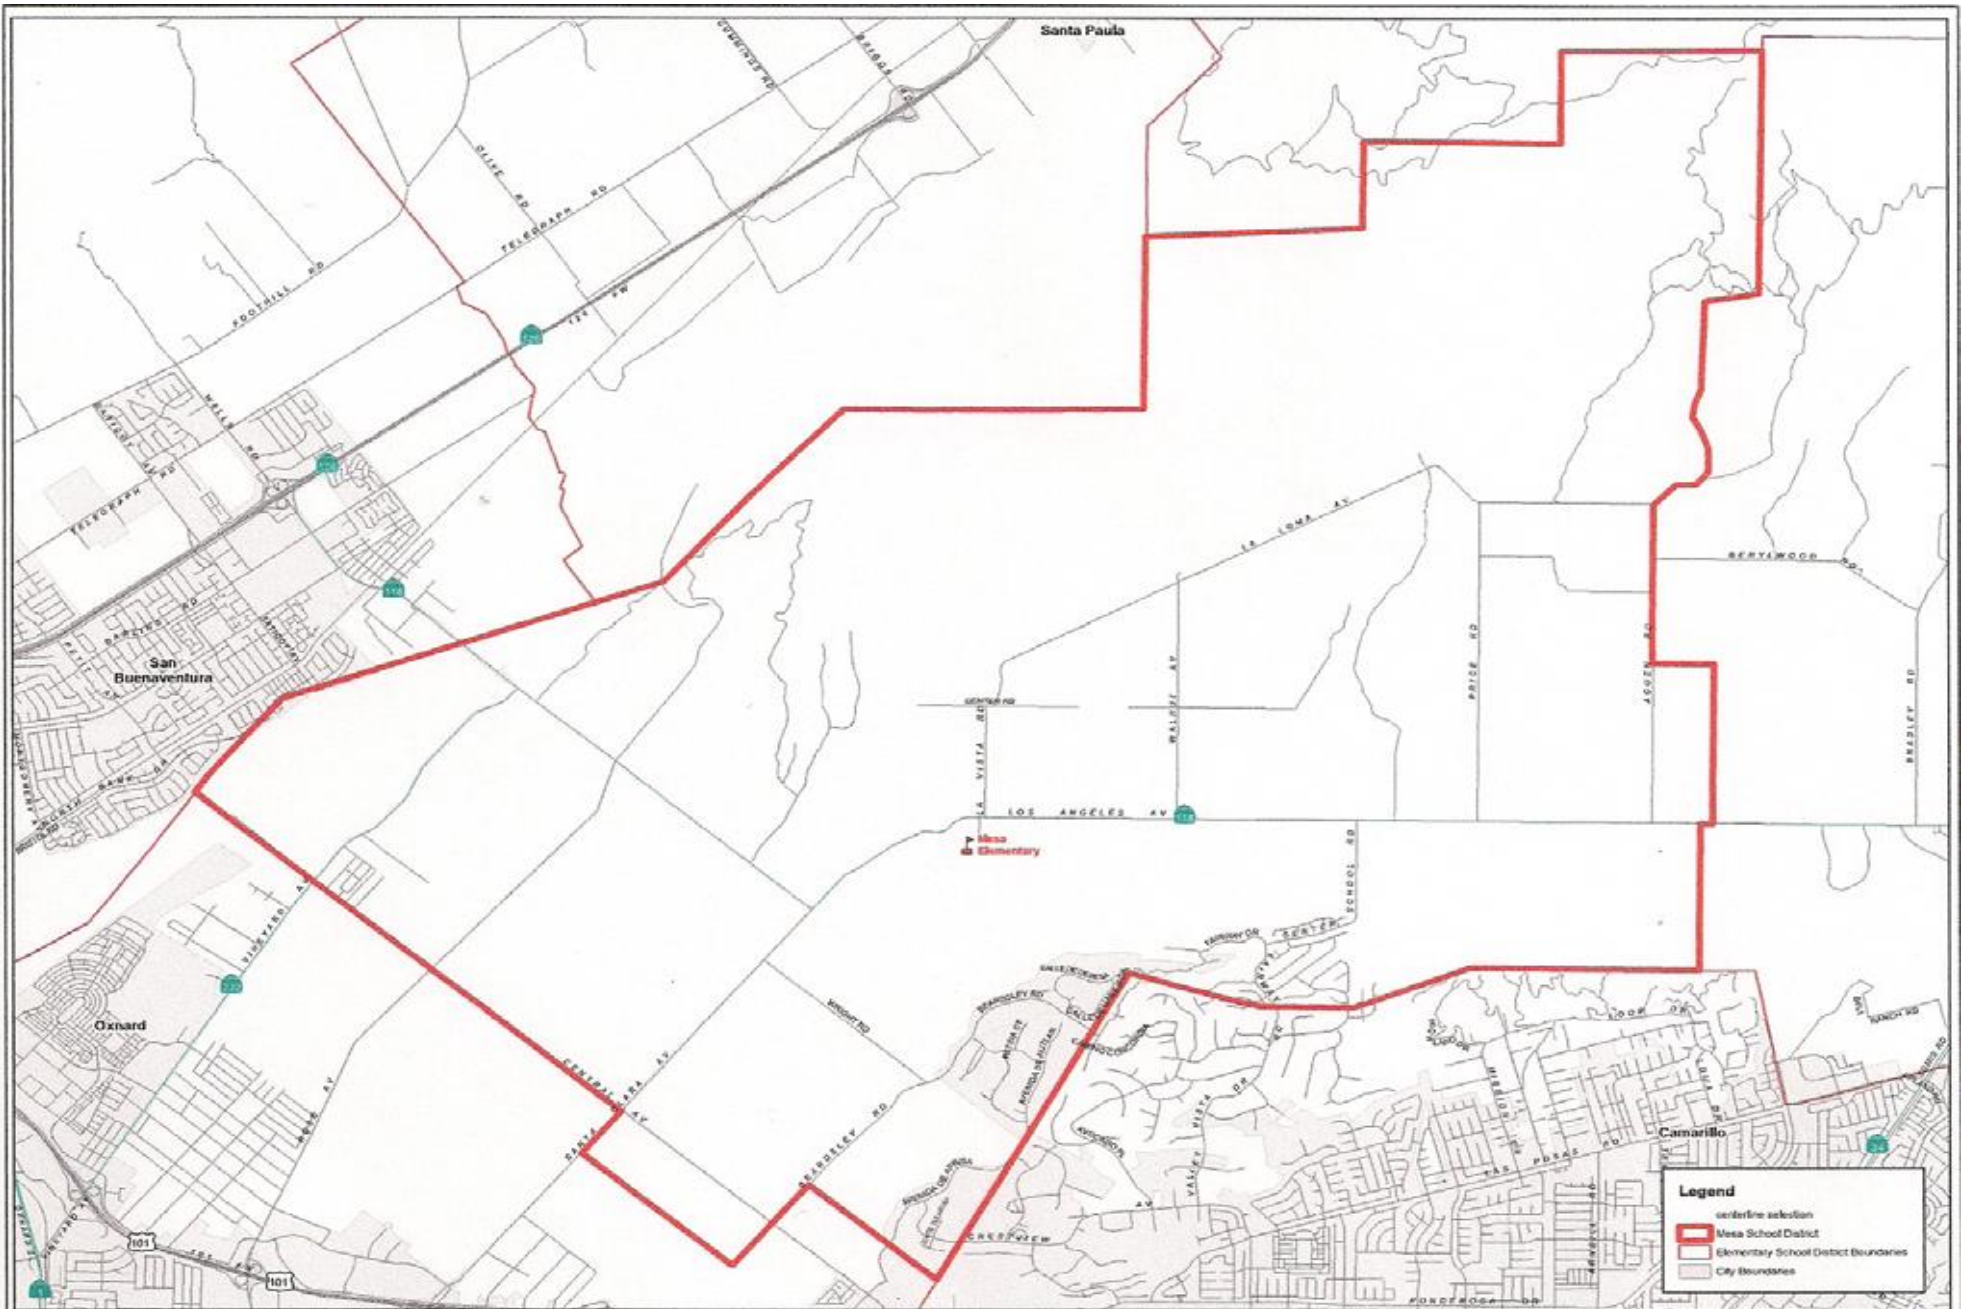

MAP OF MESA UNION SCHOOL DISTRICT BOUNDARIES

Mesa School District

Prepared by County of Ventura - IT Services - GIS Division
State Plane Coordinate System California Zone V - NAD 27
This map was compiled from records and computations

Published on : June 7, 2012