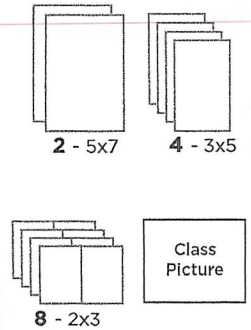

C. Value

$31