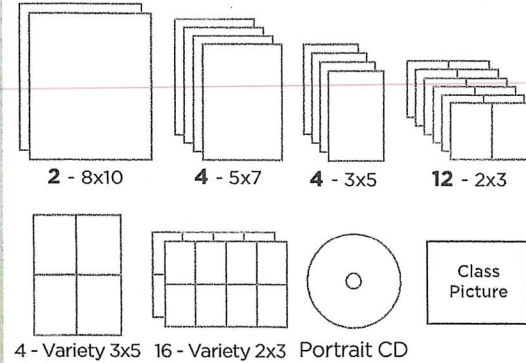

B. Premium

$49